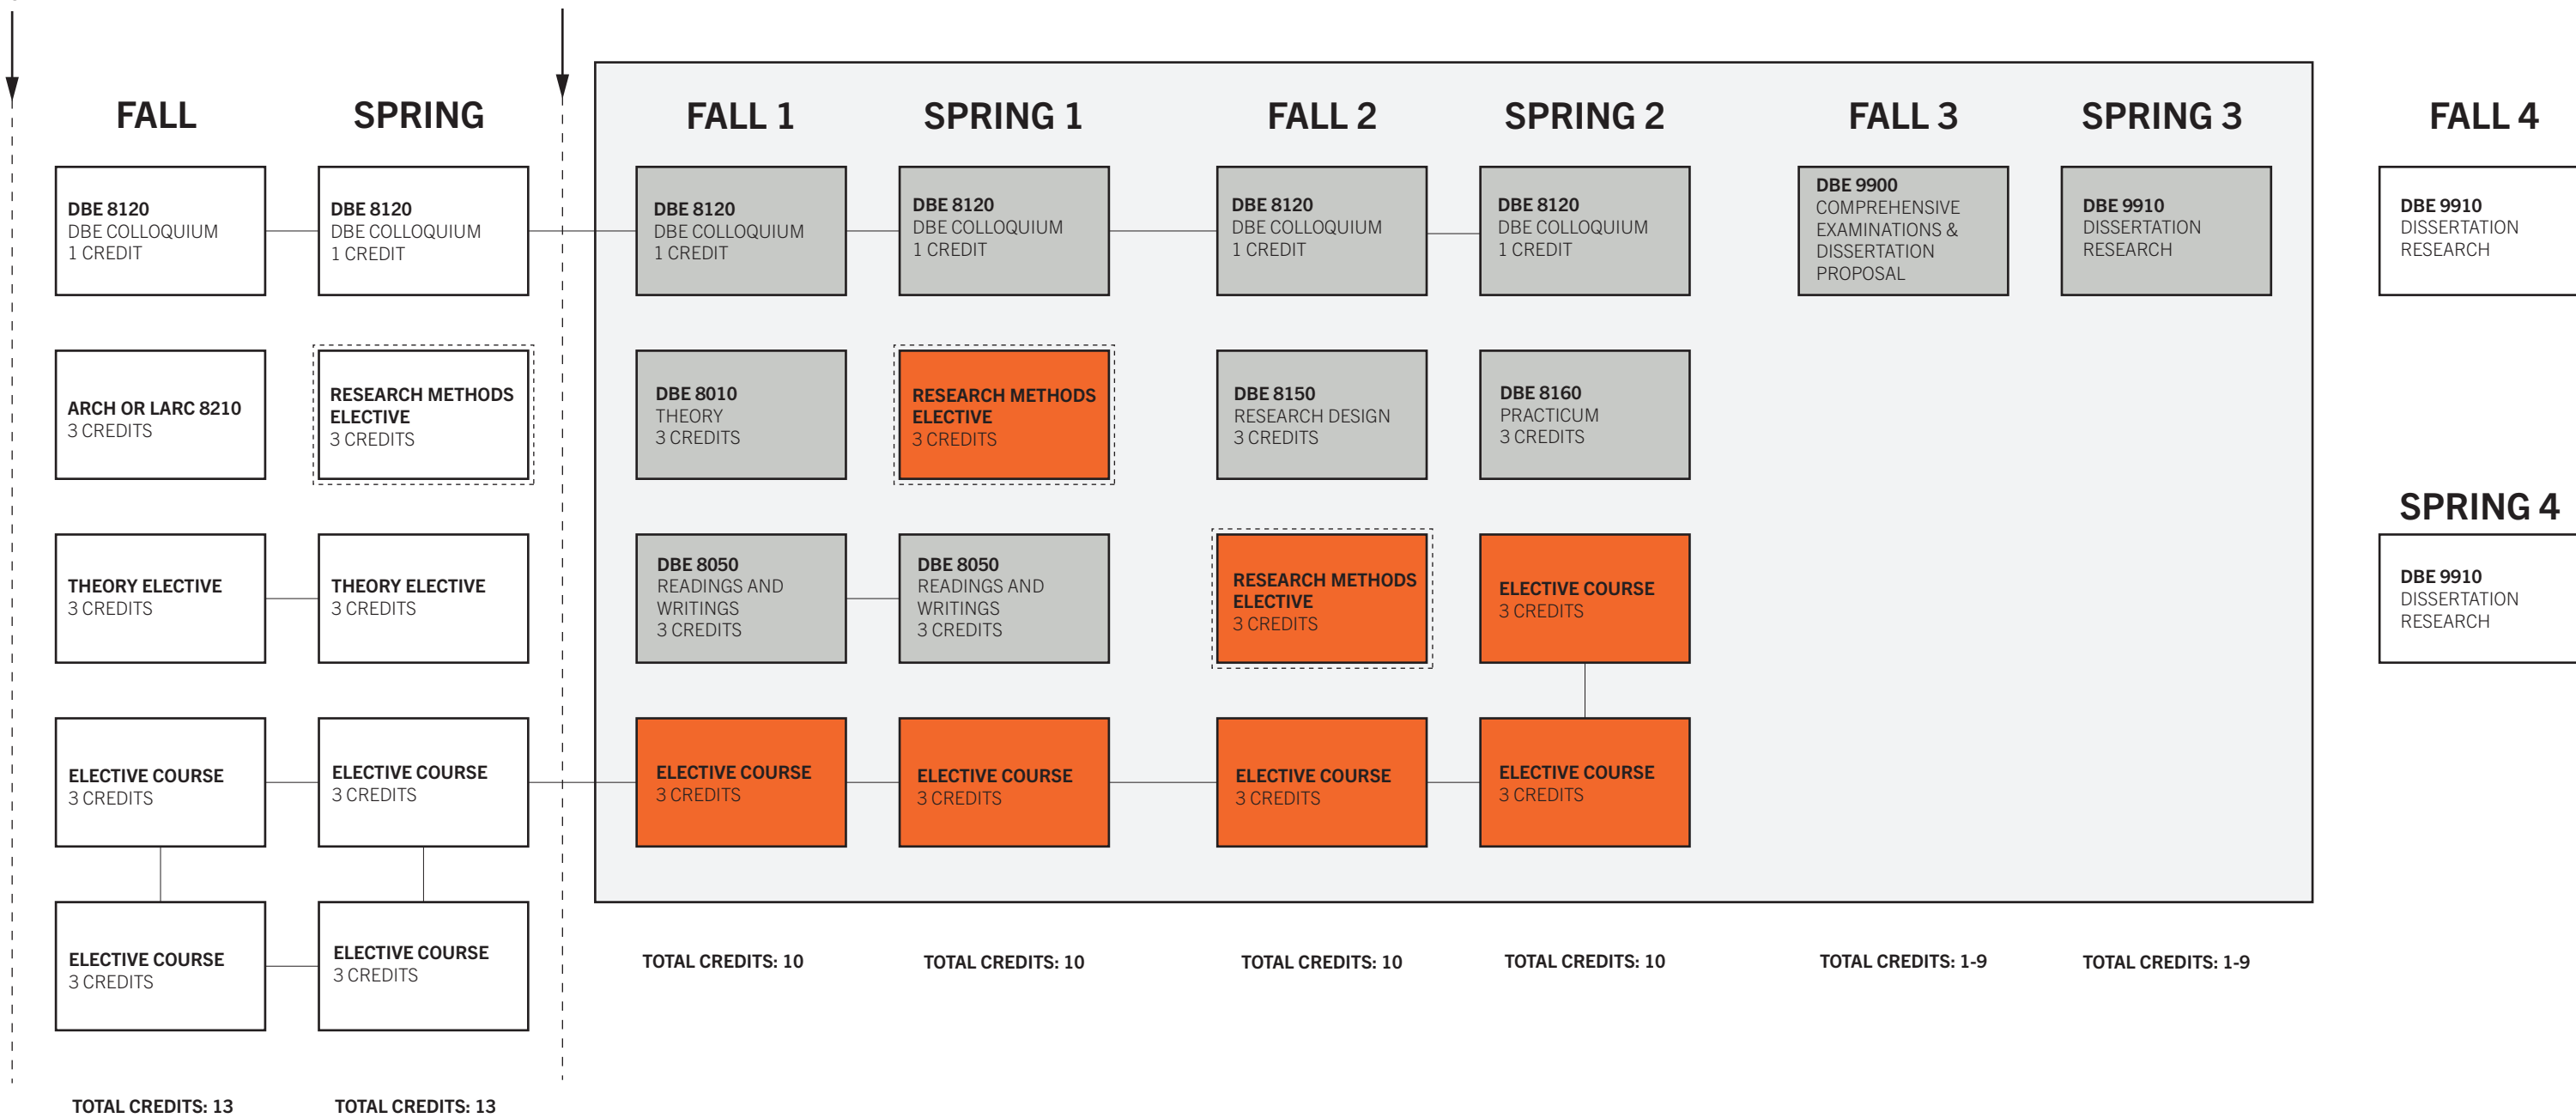

FOUNDATIONAL YEAR

COMMON TRACK ENTRY POINT (3+ YEARS)

 REQUIRED COURSE
 ELECTIVE COURSE