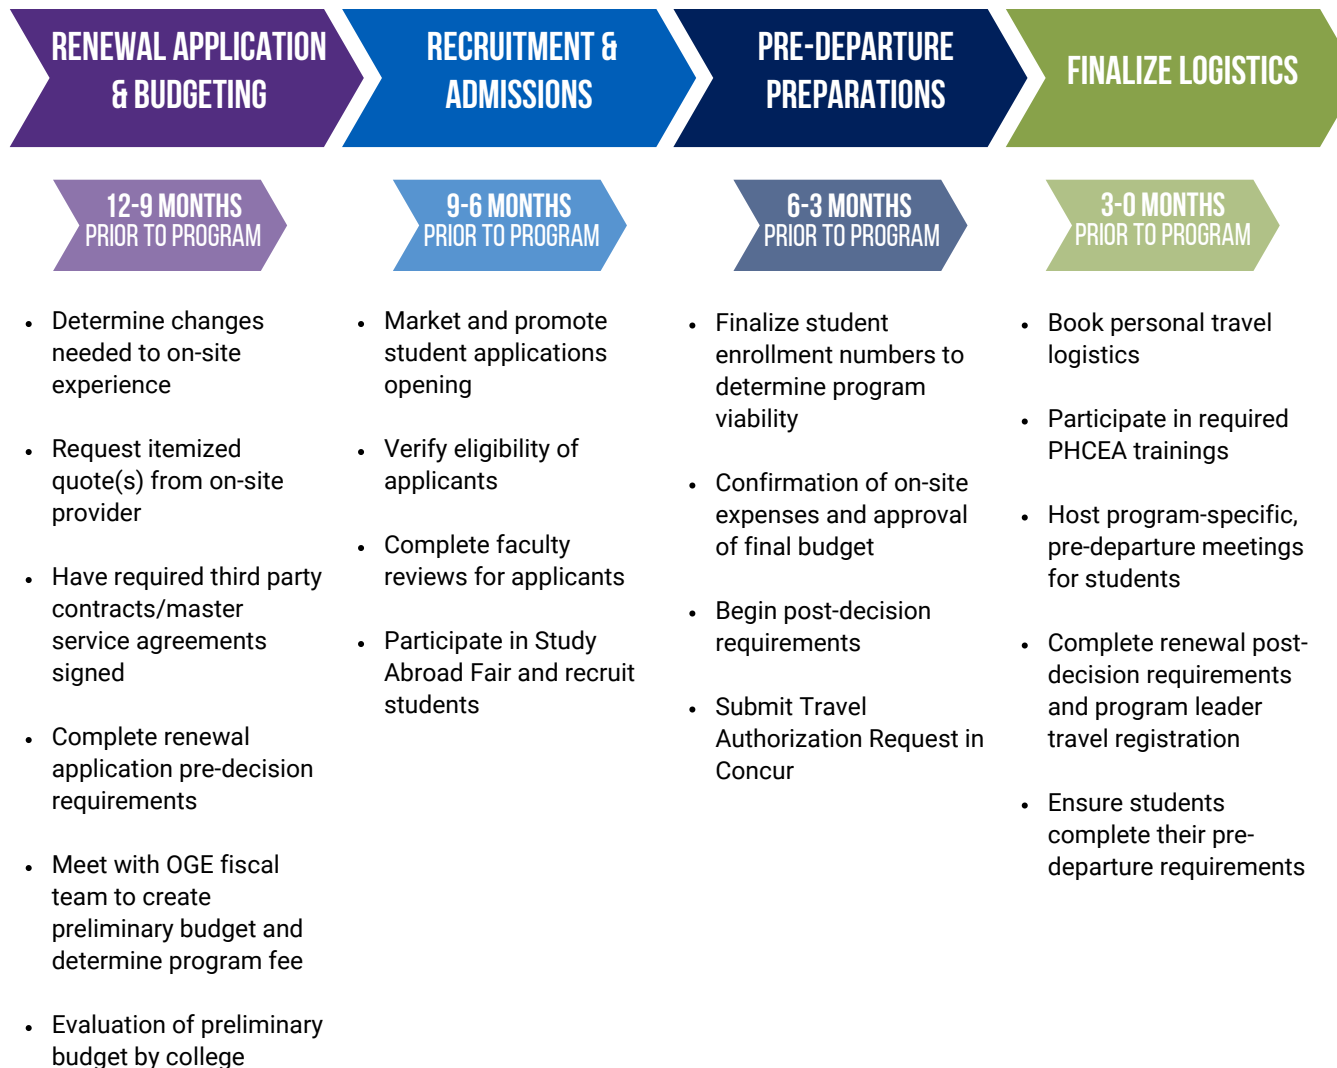

PROGRAM RENEWAL PROCESS TIMELINE

PROCESS OVERVIEW

PROGRAM RENEWAL PROCESS TIMELINE

SPRING BREAK | SUMMER PROGRAMS

PROGRAM RENEWAL PROCESS TIMELINE

FALL | FALL BREAK | WINTER

PROGRAM PROPOSAL PROCESS TIMELINE

SPRING SEMESTER