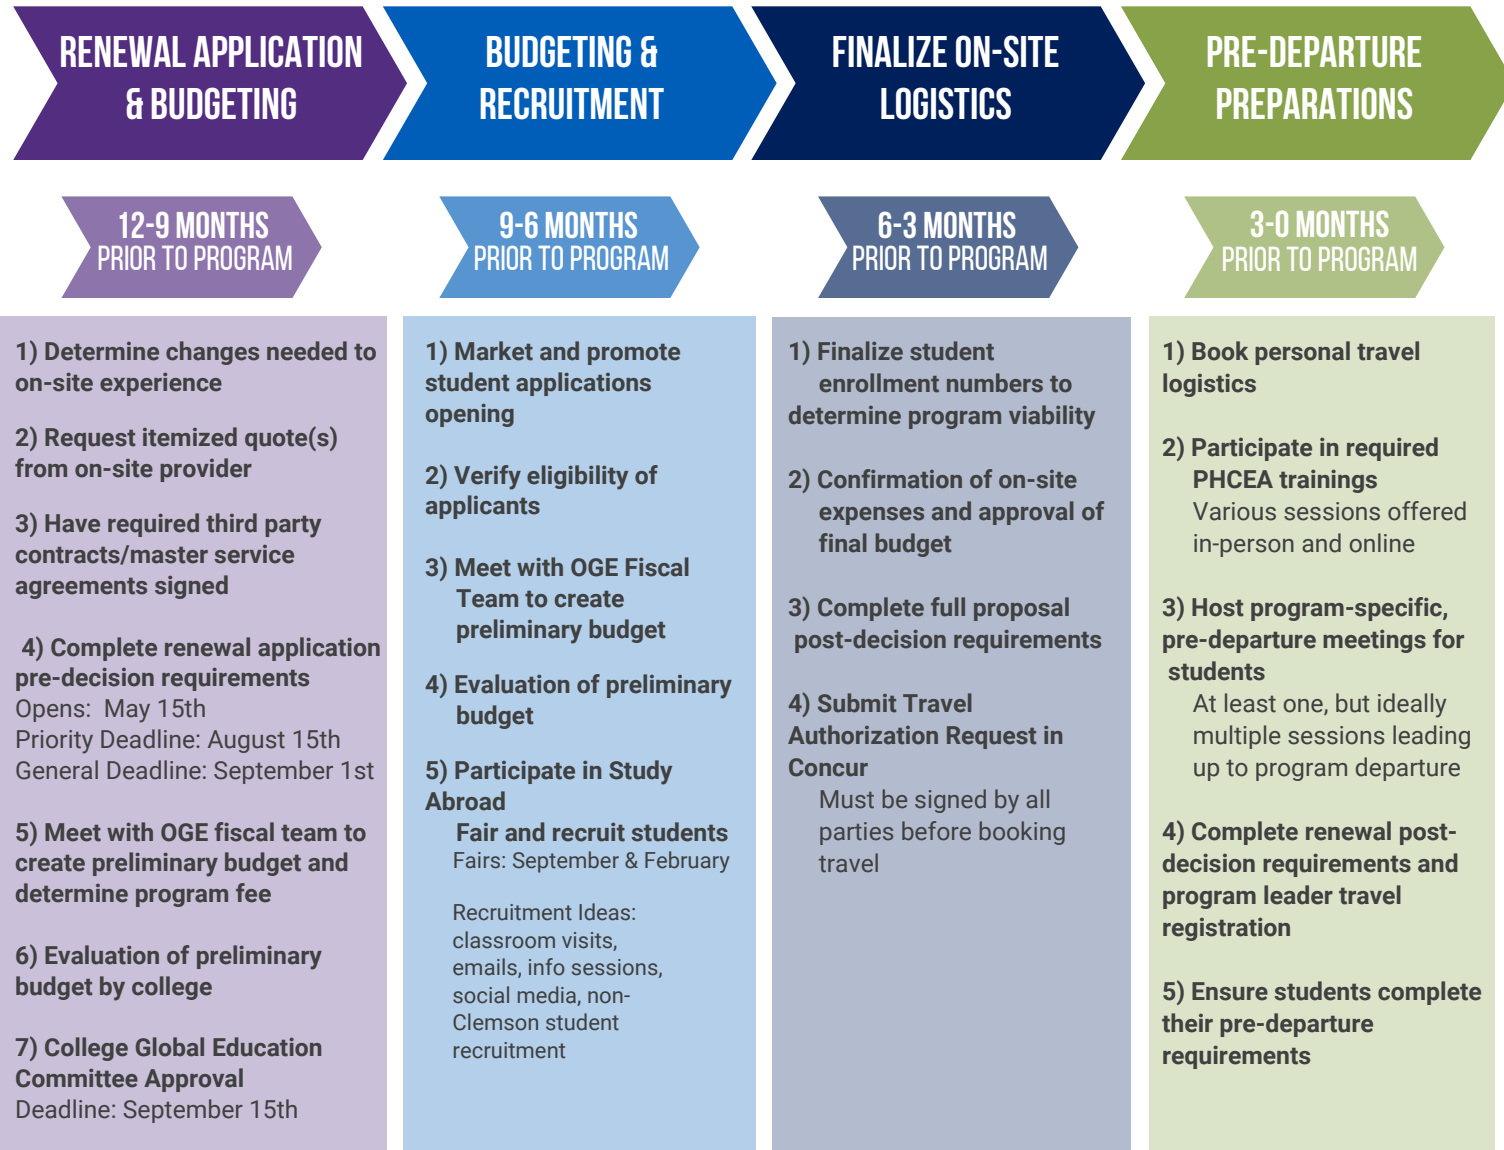

PROGRAM RENEWAL PROCESS TIMELINE

PROCESS OVERVIEW

PROGRAM RENEWAL PROCESS TIMELINE

SPRING BREAK | SUMMER PROGRAMS

PROGRAM RENEWAL PROCESS TIMELINE

FALL | FALL BREAK | WINTER

PROGRAM PROPOSAL PROCESS TIMELINE

SPRING SEMESTER