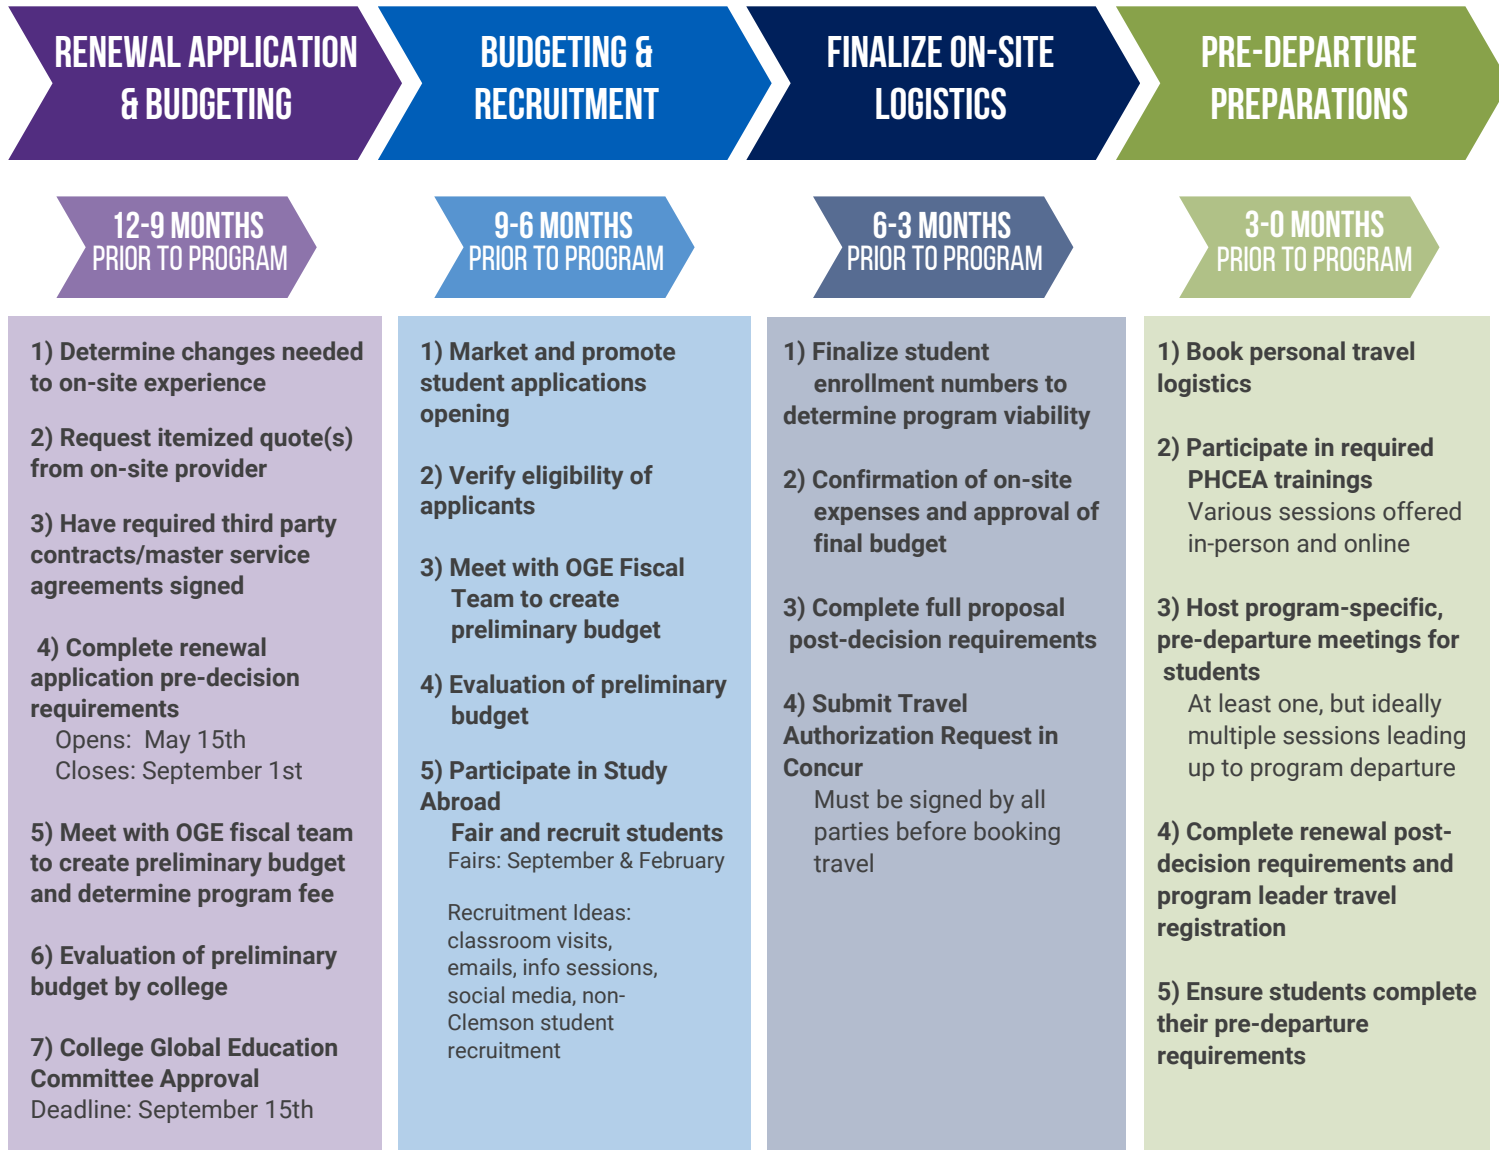

PROGRAM RENEWAL PROCESS TIMELINE

PROCESS OVERVIEW

PROGRAM RENEWAL PROCESS TIMELINE

SPRING BREAK | SUMMER PROGRAMS

PROGRAM RENEWAL PROCESS TIMELINE

FALL | FALL BREAK | WINTER

PROGRAM PROPOSAL PROCESS TIMELINE

SPRING SEMESTER