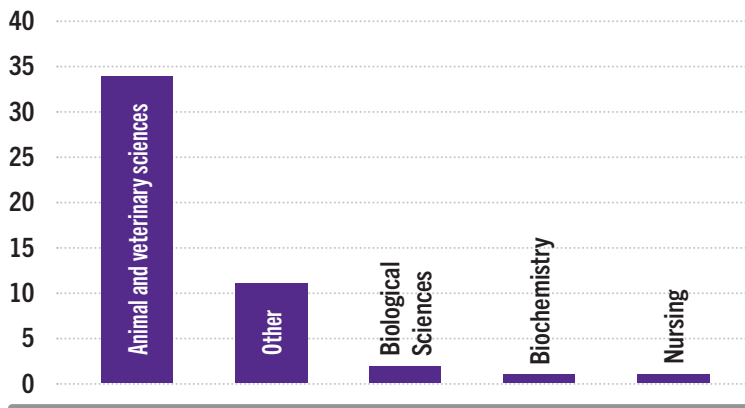

Contracted vet schools for South Carolina residents

- ▶ Mississippi State University
- ▶ Tuskegee University
- ▶ University of Georgia

To learn more, connect with the Clemson Pre-Vet Club.
Instagram: [@clemson_prevetclub](https://www.instagram.com/clemson_prevetclub).

Or contact your academic advisor.

BY THE NUMBERS

Veterinary medicine school

Coming Soon!

The Harvey S. Peeler Jr. College of Veterinary Medicine at Clemson University is set to welcome its first class in Fall 2026, pending accreditation.

Learn more: www.clemson.edu/veterinary-medicine

Accepted undergraduate students by major

The four pillars of veterinary school acceptance

Academic history

Letters of recommendation

Interviews

Experience

Average acceptance rate